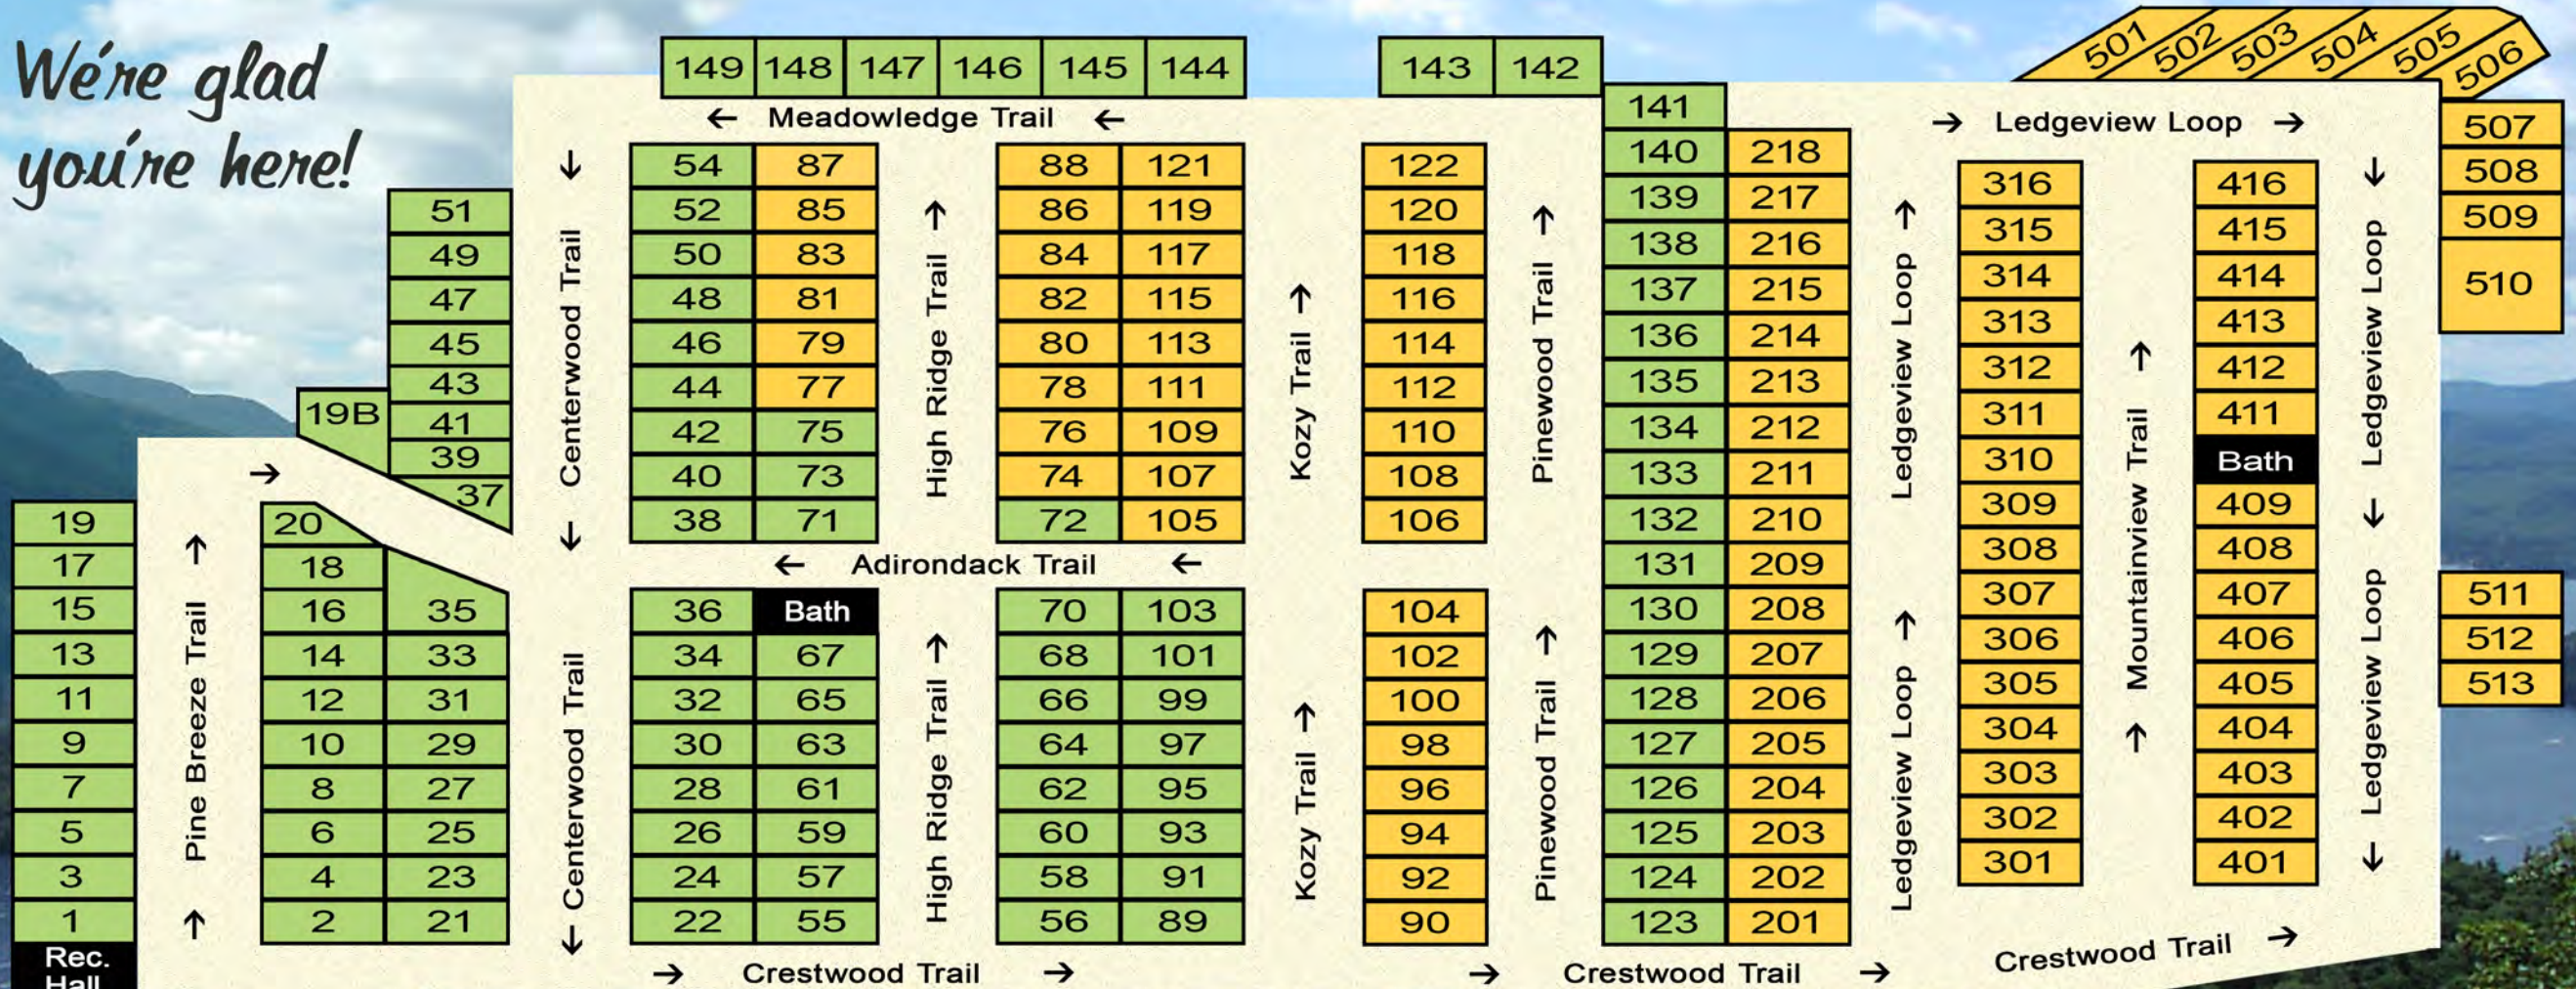

We're glad you're here!

← To Rt. 9 & I-87

↓ Gated Entrance ↑

Store

Playground Area

Pavilion

Recreation Area

Storage Area

30 Amp      50 Amp

To Fort Ann & Vermont →

View Ledgeview RV Park on:

Scan to view our video!

To Fort Ann & Vermont →